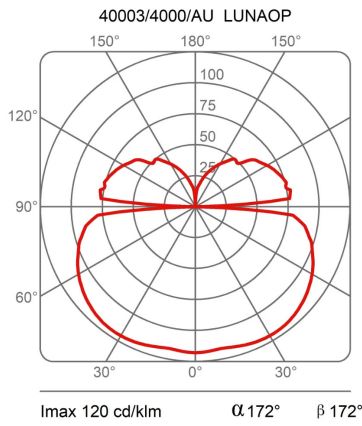

Photometric curves