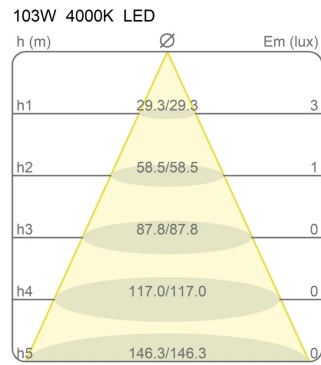

Photometric curves