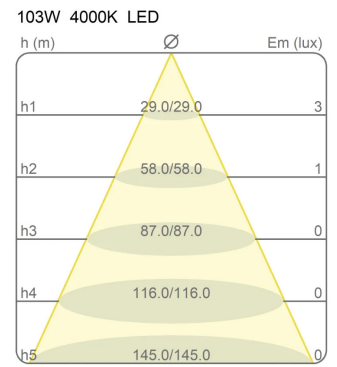

# Light Module Ø 120 Cm Lunaop

4000K

Emiliana Martinelli

colors

Typology      Pendant  
Utilisation    Indoor

24V 108.5 W 10179 lm

diffuse light

Hanging lamp, diameter 120cm, diffused light, coated aluminum structure in various finishes.  
White frost methacrylate diffuser.

### Materials

Structure	aluminium	Diffuser	methacrylate 040
-----------	-----------	----------	------------------

Voltage	24V	Watt	108.5 W
Power unit	Excluded	Lumen	10179 lm
Mounting Power Supply	External	CRI	>80
		CCT	4000 K
		Energy class	F

## Photometric curves

Colour variant code

40003/4000/BI

White

40003/4000/NE

Black

40003/4000/AU

Pearl Gold