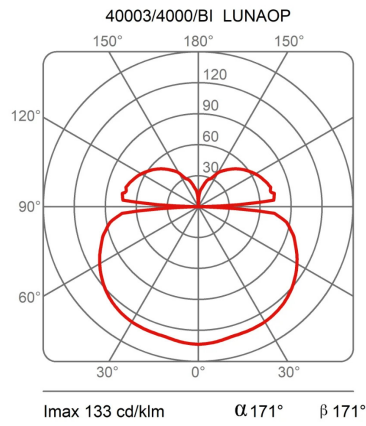

Photometric curves