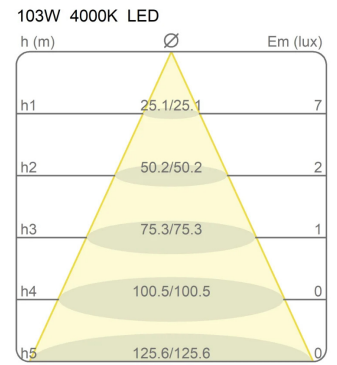

# Light Module Ø 120 Cm Lunaop

4000K

Emiliana Martinelli

colors

Typology      Pendant  
Utilisation    Indoor

24V 108.5 W 10179 lm

diffuse light

Hanging lamp, diameter 120cm, diffused light, coated aluminum structure in various finishes.  
White frost methacrylate diffuser.

### Dimensions

Height	6,5 cm
Diameter	120 cm
Power supply cable length	400 cm
Weight	4 Kg

### Materials

Structure	aluminium	Diffuser	methacrylate 040
-----------	-----------	----------	------------------

Voltage	24V	Watt	108.5 W
Power unit	Excluded	Lumen	10179 lm
Mounting Power Supply	External	CRI	>80
		CCT	4000 K
		Energy class	F

## Photometric curves

Colour variant code

40003/4000/BI

White

40003/4000/NE

Black

40003/4000/AU

Pearl Gold