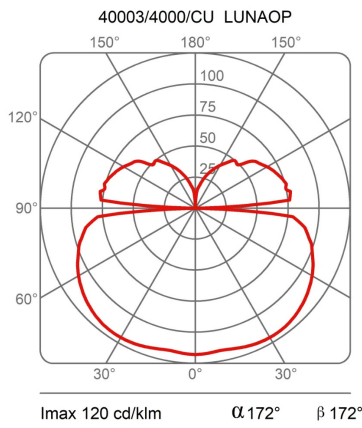

Photometric curves