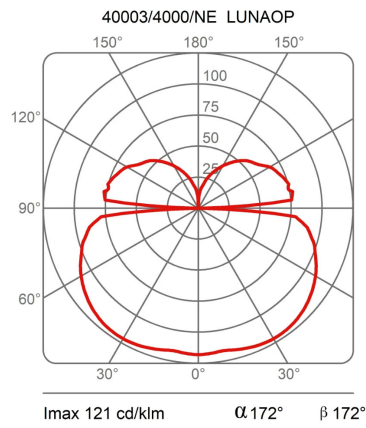

Photometric curves