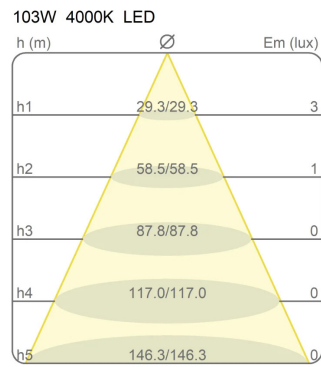

Photometric curves